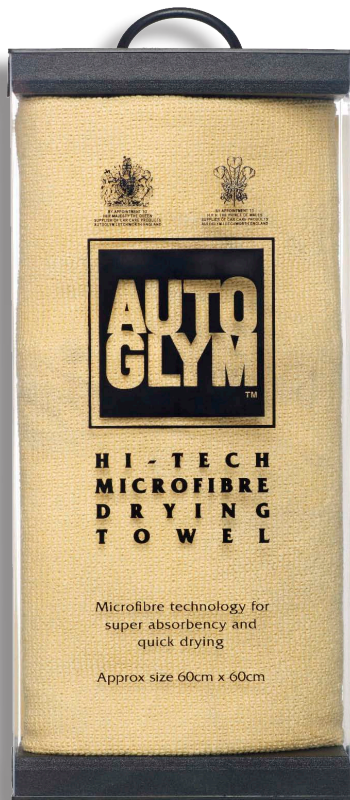

AUTO GLYM™

Hi-Tech Microfibre Drying Towel

Product Overview:

- Swiftly dries vehicle bodywork and glass to a gleaming smear free finish.
- Unique construction of microfibre material greatly assists when used to dry vehicle exteriors.
- Excellent absorbency.
- Reduced drying time and no streaks.

Use this
accessory
with....

Bodywork Shampoo Conditioner

Super Resin Polish