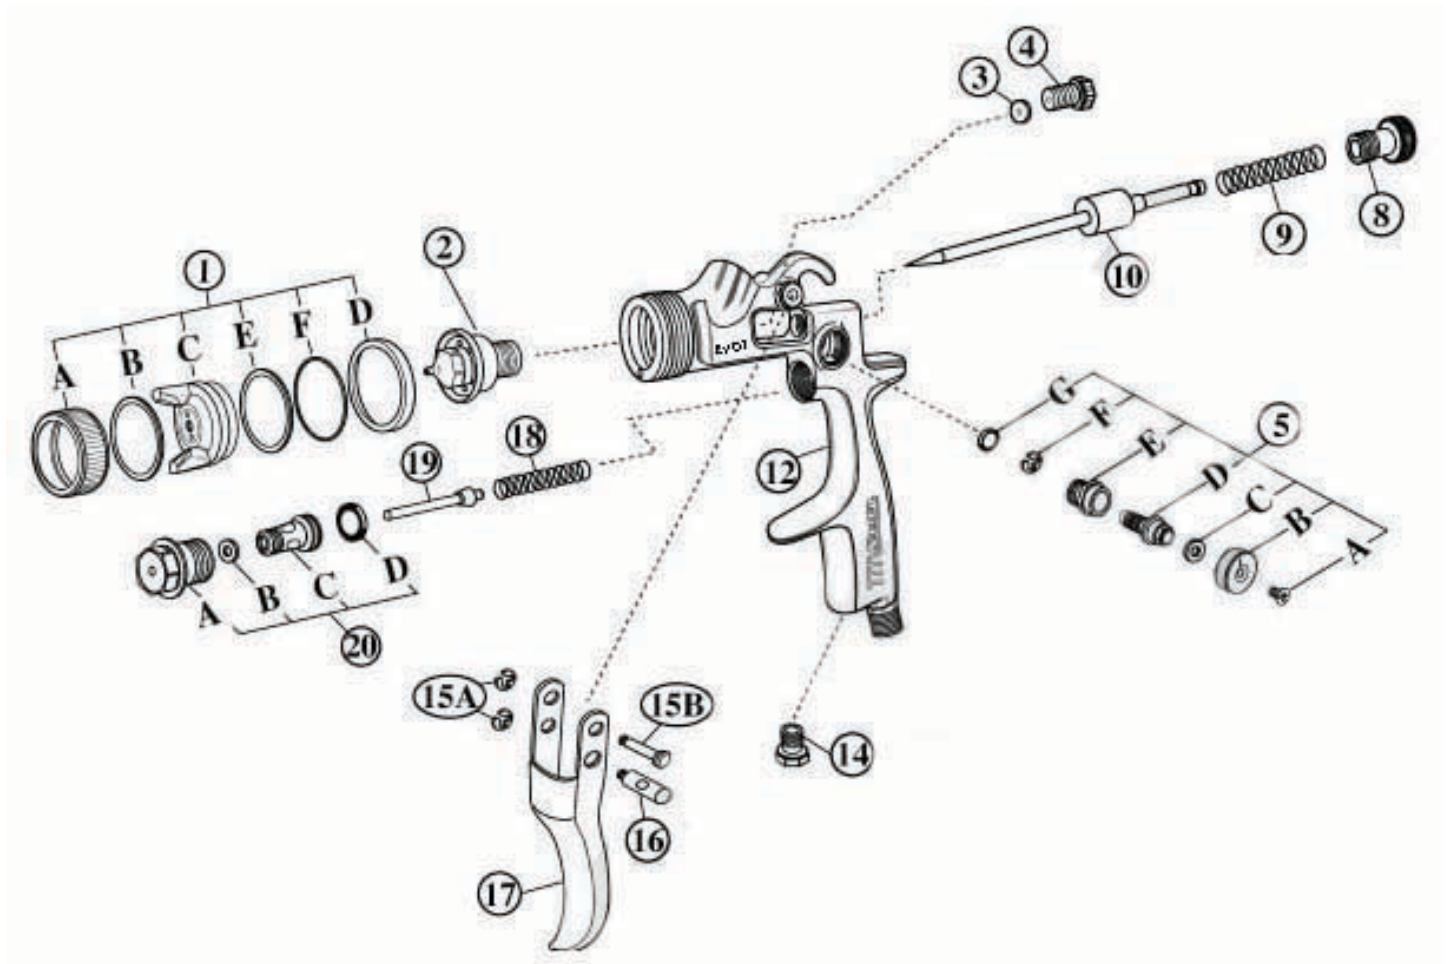

SLV106TF-10G

NEW CENTURY EVOT TOUCH UP SPRAY GUN GRAVITY 1.0MM

<u>1</u>	XV3TG1-10	AIRCAP (1.0MM)
<u>2</u>	XV3TG2-10	NOZZLE (1.0MM)
<u>4</u>	XV3TG-4	NEEDLE VALVE PACKING
<u>5</u>	XV3TG-5	SPREADER ADJ VALVE SET
<u>8</u>	XV3TG-8	FLUID ADJ KNOB
<u>10</u>	XV3TG10-10	NEEDLE (1.0 MM)
<u>15A-17</u>	XV3TG-15A-17	TRIGGER ASSEMBLY
-	SA-NCTG	SERVICE KIT

COMPLETE SETUP

EVOT TOUCH UP SERIES - NEEDLE / NOZZLE / AIRCAP

XSUSLV106TF10

SET UP SLV106TF-10G (1.0MM)